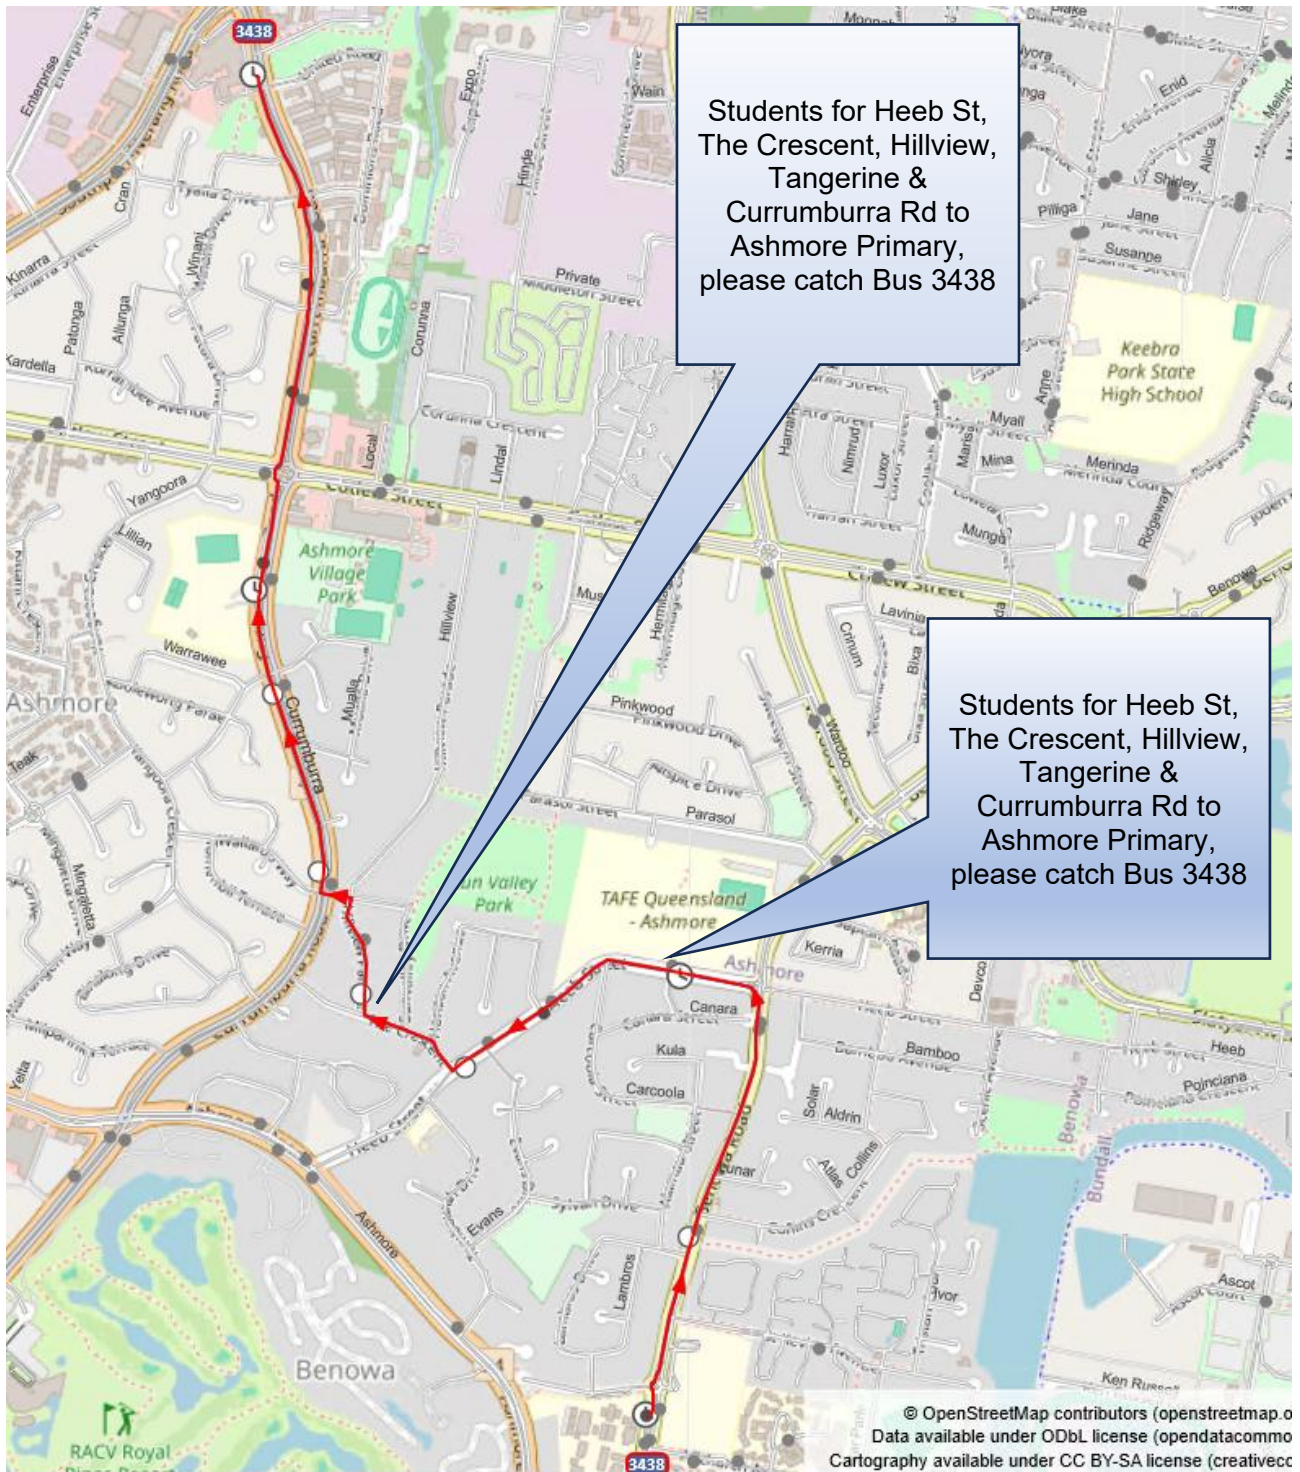

**When?** From **Tuesday 5<sup>th</sup> May 2026**.

**Details** Bus 3438 is a NEW school bus travelling all stops to Ashmore Primary & Ashmore City via Heeb, The Crescent, Hillview, Tangerine & Currumburra Rd's. **Buses 3432 & 3436 will now run EXPRESS NO STOPS along this section** and will not stop until Ashmore Primary – Affected students please catch Bus 3438.

### Timetable

**Find out more** The revised timetable will be available on Translink's Journey Planner – Route timetables from 24<sup>th</sup> April 2026.

Students for Heeb St,  
The Crescent, Hillview,  
Tangerine &  
Currumburra Rd to  
Ashmore Primary,  
please catch Bus 3438